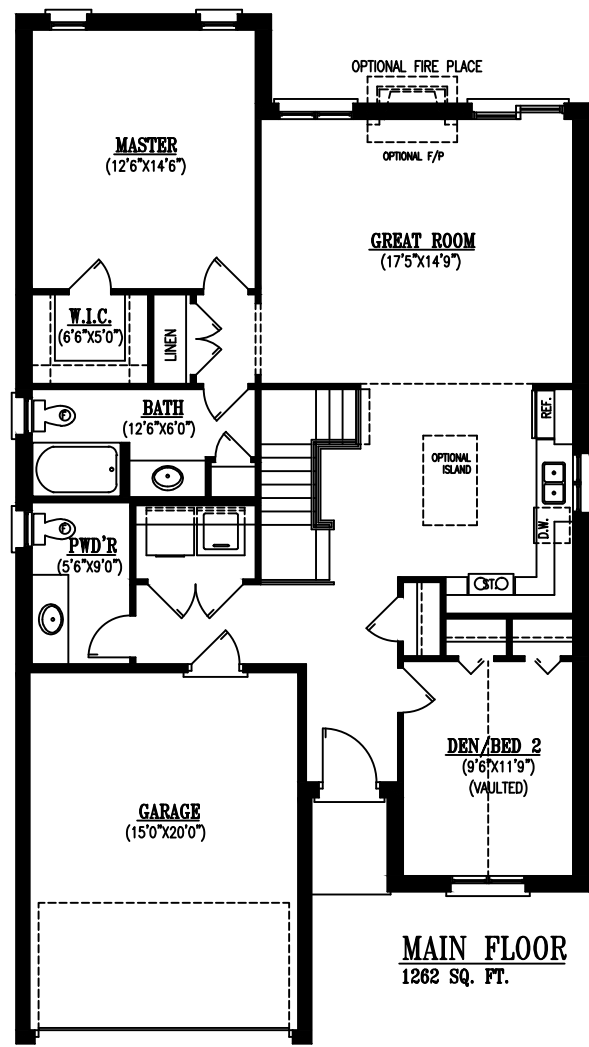

The *Eagleridge*  
1408 sq.ft

40' WIDE LOT