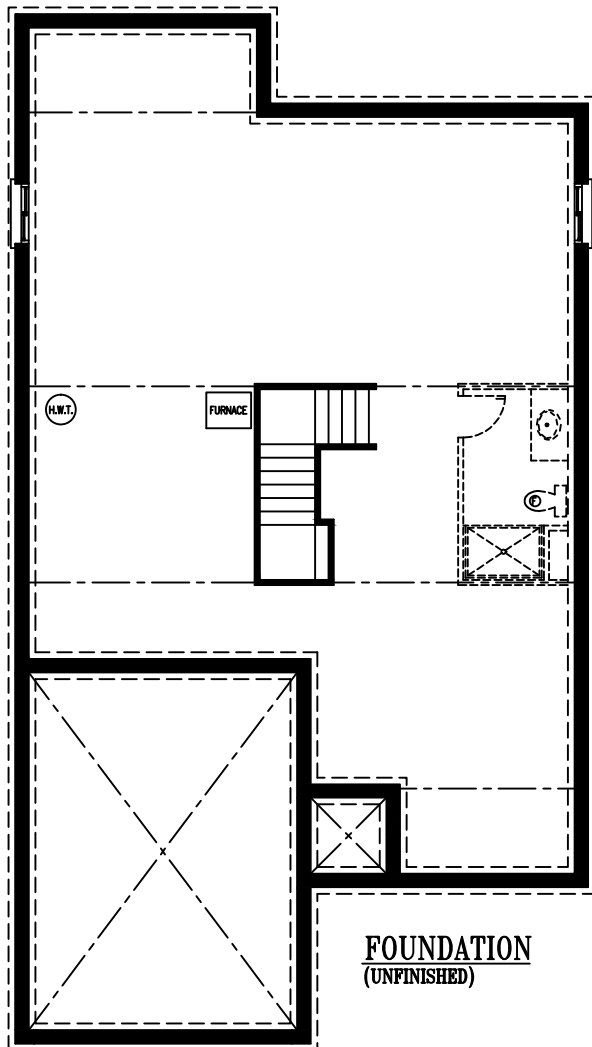

The *Eagleridge*  
1408 sq.ft

40' WIDE LOT